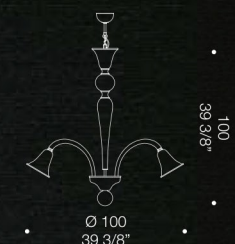

7080 K10
10xMAX 46W E14