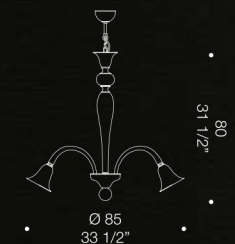

7080 K8
8xMAX 46W E14